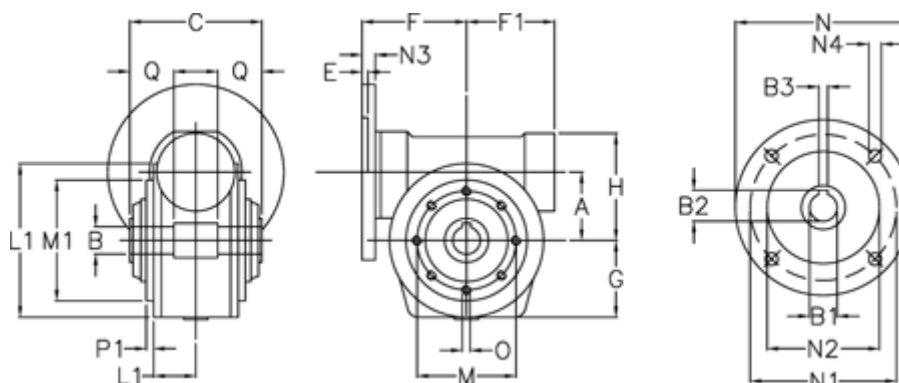

Data Sheet

Article number: 3902150056745

Description: Worm gear
VF 150-P-56-112B5, without lubrication

Measures

A = 150	F1 = 179	N1 = 215
B = 50 H7	G = 180	N2 = 180
B1 E7 = 28	H = 218	N3 = 11
B2 = 31.3	L = 250	N4 = 13
B3 H9 = 8	L1 = 83.5	O = M14x23
C = 175	M = 215	P1 = 4
E = 2	M1 = 180	Q = 55
F = 190	N = 250	